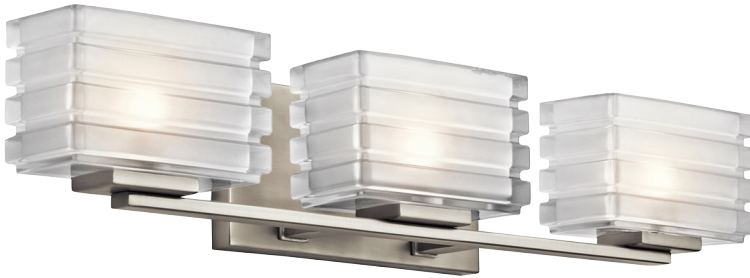

Bazely Collection
Bazely 3 Light Halogen Wall Sconce NI
45479NI (Brushed Nickel)

Project Name: _____
Location: _____
Type: _____
Qty: _____
Comments: _____

Ordering Information

Product ID	45479NI
Finish	Brushed Nickel
Available Finishes	CH, NI
Collection	Bazely Collection

Dimensions

Extension	4.50"
Height from center of Wall opening	2.75"
Base Backplate	7.00 X 4.50
Weight	8.00 LBS

Specifications

Material	Steel
Diffuser Description	Clear Ribbed With Inside Etch

Electrical

Voltage	120V
---------	------

Qualifications

Safety Rated	Damp
Warranty	www.kichler.com/warranty

Installation

Install Glass Up or Down	Yes
--------------------------	-----

Primary Lamping

Light Source	Halogen
Lamp Included	Included
# of Bulbs/LED Modules	3
Max or Nominal Watt	50W
Socket Wire	200
Socket Type	G9
Lamp Type	G9