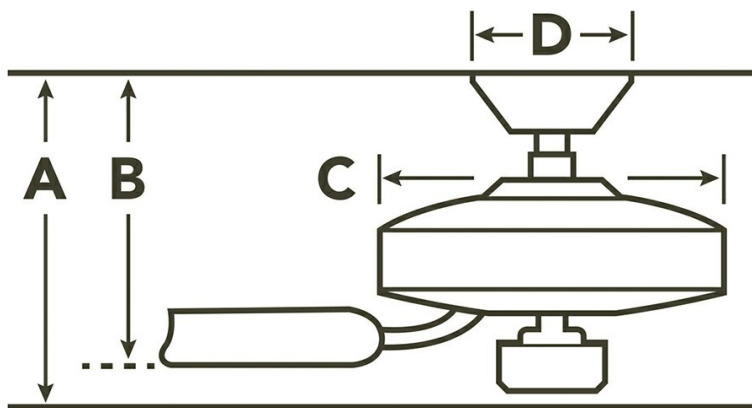

Specifications

Number of Blades	3
Blades Included	Yes
Blade Pitch	12 Degrees
Blade Sweep	60"
Blades Reversible	No
Blade Material	ABS
Optional Blades Available	No
Downrod 1	1.00 OD X 4.50
Primary Control System	3 Speed Wall Control Full Function
Remote Included	No
Wall Control Included	Yes
Low Ceiling Adaptable	No
Lead Wire Length	78.00"
Motor Size	188MM X 15MM
Motor Type	AC

Dimensions

Downrod	A	B	C	D
1.00 OD X 4.50	15.25	13.00	9.00	6.75

Downlight

Downlight Included	Yes
Light Source	LED
Downlight Bulb Included	Integrated
# of Bulbs/LED Modules	1
Watts	72/16
Initial Lumens	1600
Glass Description	Cased Etched Opal
Optional Light Kit Available	No
Kelvin Temperature	3000K
Color Rendering Index	80