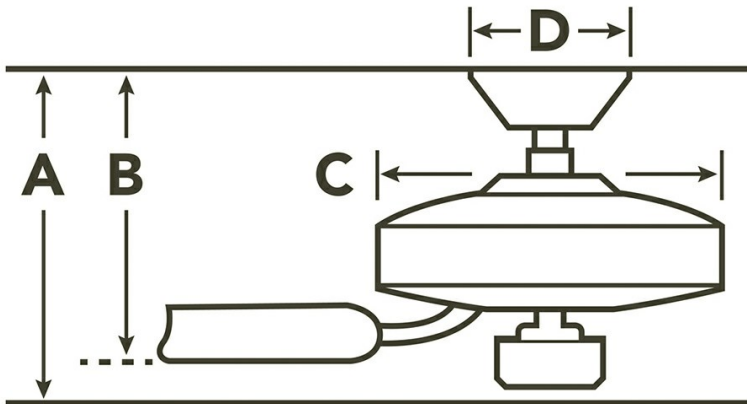

Primary Control System

Remote Included	Yes
Wall Control Included	No
Low Ceiling Adaptable	No
Lead Wire Length	78.00"
Motor Size	125
Motor Type	DC

Dimensions

Downrod	A	B	C	D
1.00 OD X 4.00	15.25	12.75	7.50	5.85