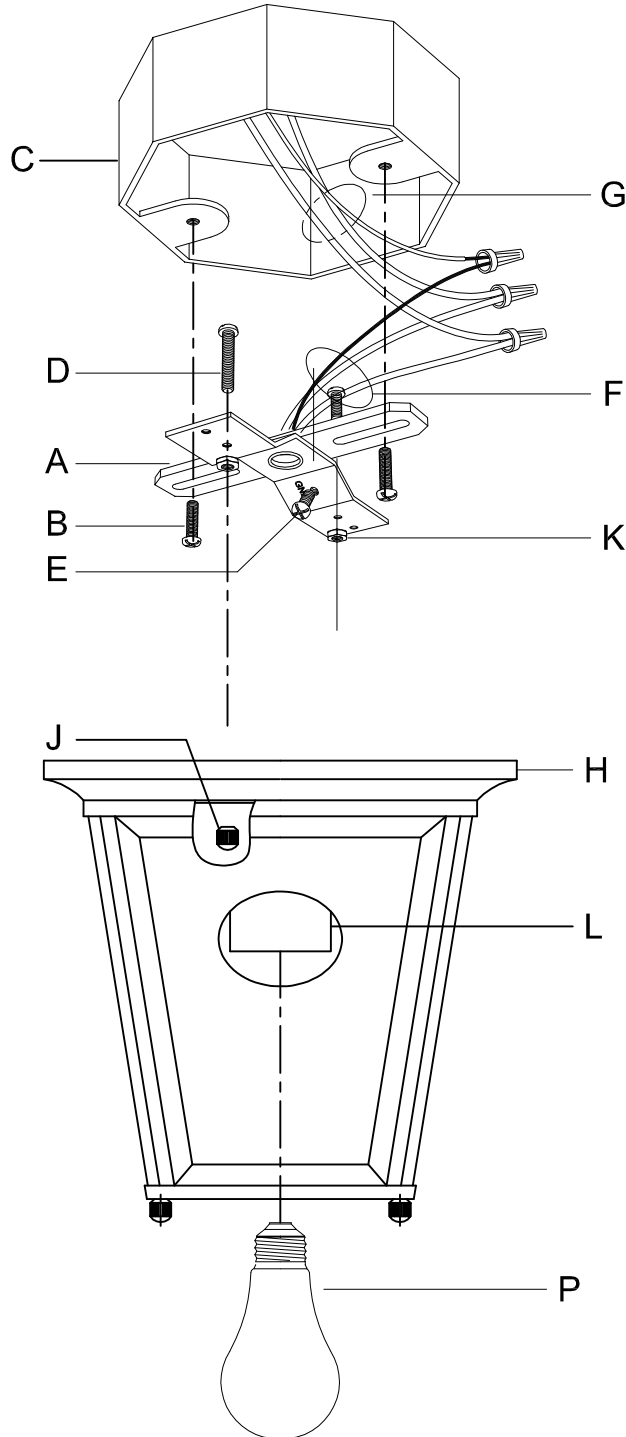

CAUTION: Read instructions carefully and turn electricity off at main circuit breaker panel before beginning installation.

550035

WARNING - If any Special Control Devices are used with this Fixture, Follow the Instructions Carefully to assure full compliance with N.E.C. requirements. If there are any questions, contact a Qualified Electrical Contractor.

CAUTION - All glass is fragile, use care when handling Glass component(s) and or Lamp(s).

CANOPY MOUNTING & WIRE CONNECTION ASSEMBLY STEPS:

1. D,E → A
2. K → D
3. B,A → C
4. F → G 
5. H,J → D
6. P → L

B, C, G & P
(NOT FURNISHED)
(NO INCLUIDA)
(NON FOURNIE)