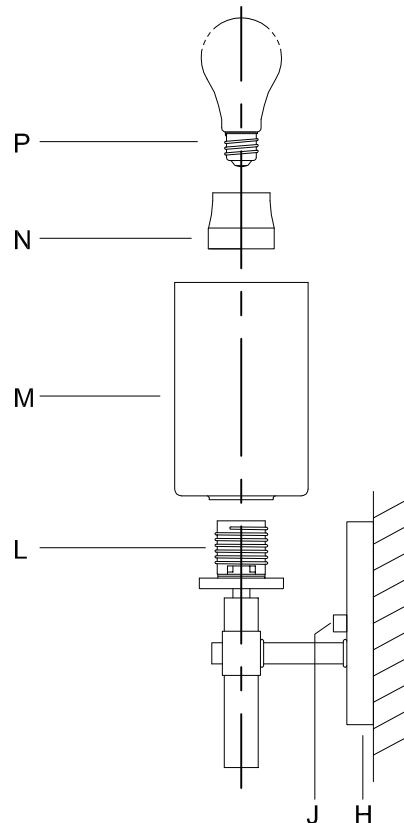

CAUTION: Read instructions carefully and turn electricity off at main circuit breaker panel before beginning installation.

300066

*****

WARNING - If any Special Control Devices are used with this Fixture, Follow the Instructions Carefully to assure full compliance with N.E.C. requirements. If there are any questions, contact a Qualified Electrical Contractor.

WARNING - This product contains chemicals known to the State of California to cause cancer, birth defects and /or other reproductive harm. Thoroughly wash hands after installing, handling, cleaning, or otherwise touching this product.

CAUTION - All glass is fragile, use care when handling Glass component(s) and or Lamp(s).

*****

CANOPY MOUNTING & WIRE CONNECTION ASSEMBLY STEPS:

1. D,E → A
2. K → D
3. B,A → C
4. F → G
5. H,J → D

*****

FIXTURE ASSEMBLY STEPS:

1. M,N → L
2. P → L

B, C, G & P
(NOT FURNISHED)
(NO INCLUIDA)
(NON FOURNIE)