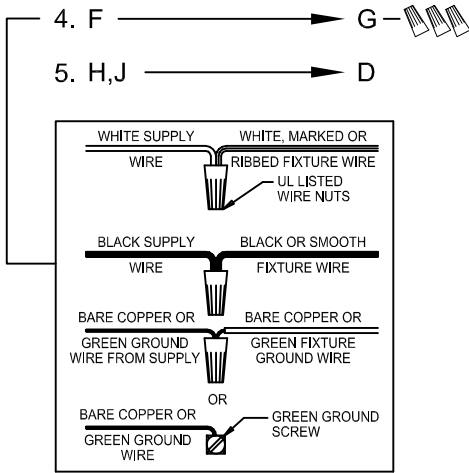

CAUTION: Read instructions carefully and turn electricity off at main circuit breaker panel before beginning installation.

300066

WARNING - If any Special Control Devices are used with this Fixture, Follow the Instructions Carefully to assure full compliance with N.E.C. requirements. If there are any questions, contact a Qualified Electrical Contractor.

CAUTION - All glass is fragile, use care when handling Glass component(s) and or Lamp(s).

CANOPY MOUNTING & WIRE CONNECTION ASSEMBLY STEPS:

1. D,E → A
2. K → D
3. B,A → C
4. F → G
5. H,J → D

FIXTURE ASSEMBLY STEPS: