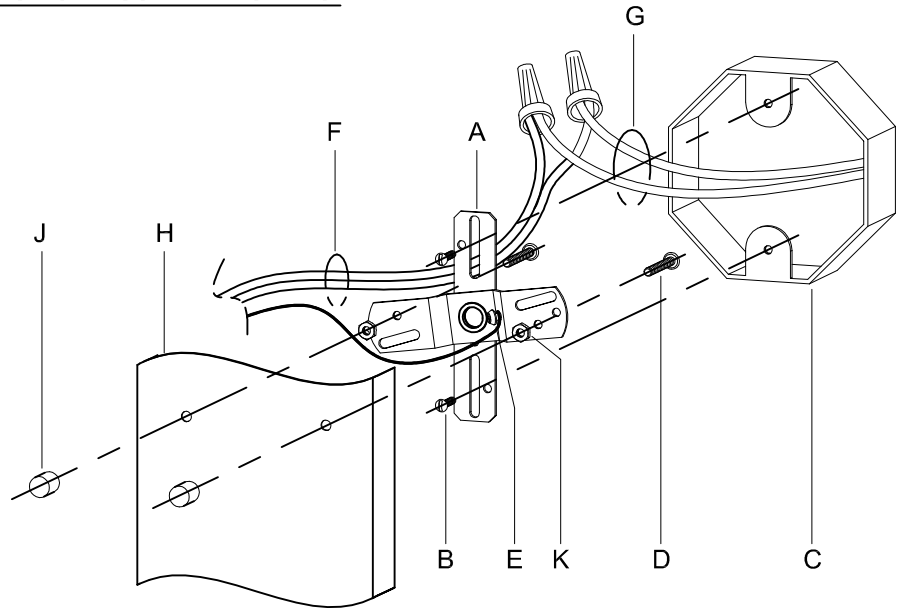

CAUTION: Read instructions carefully and turn electricity off at main circuit breaker panel before beginning installation.

300066

WARNING - If any Special Control Devices are used with this Fixture, Follow the Instructions Carefully to assure full compliance with N.E.C. requirements. If there are any questions, contact a Qualified Electrical Contractor.

CAUTION - All glass is fragile, use care when handling Glass component(s) and or Lamp(s).

CANOPY MOUNTING & WIRE CONNECTION ASSEMBLY STEPS:

1. D,E → A
2. K → D
3. B,A → C
4. F → G
5. H,J → D

FIXTURE ASSEMBLY STEPS: